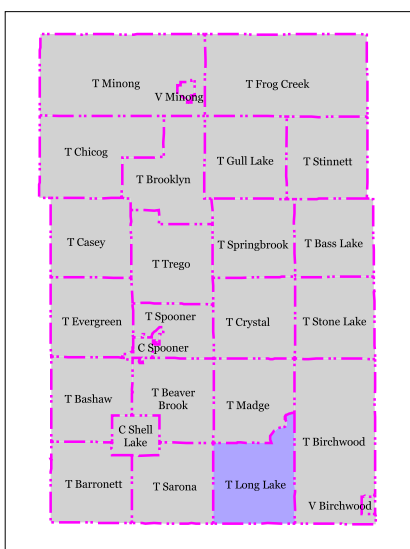

Future Land Use Town of Long Lake

Federal Highway	Future Land Use Categories
State Highway	Shoreland Residential
County Highway	Commercial
Local Road	Camps
Private/Trail	Park & Recreation
Town Boundary	Agriculture
Lakes & Ponds	Forestry
Rivers & Streams	Conservancy
Public/Industrial Lands	
DNR Land	
County Forest Land	
Federal Land	
Industrial Forest	