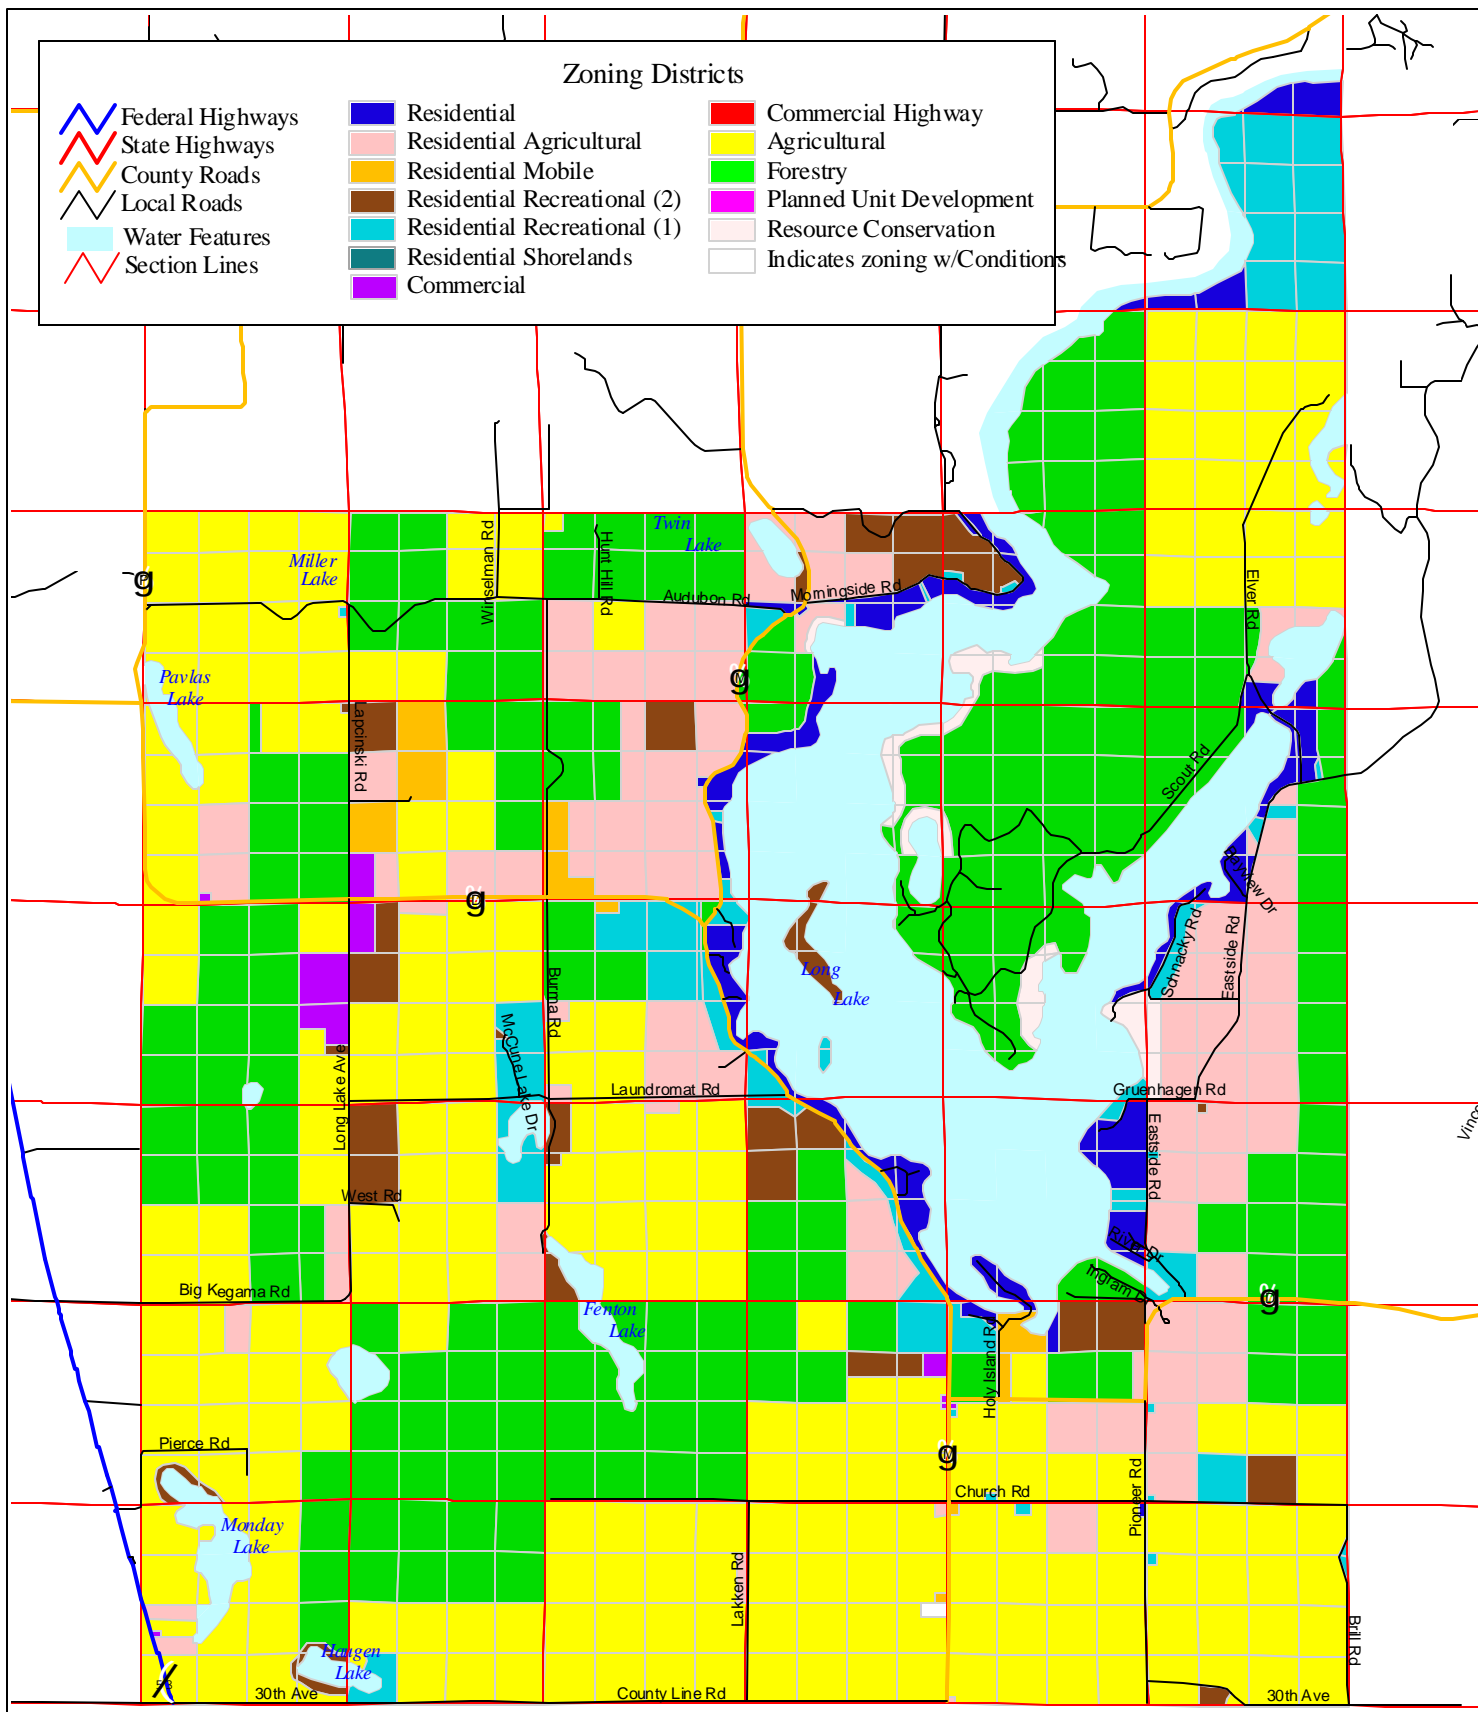

Zoning - Town of Long Lake

Source: Washburn Co. Zoning Department; Northwest RPC.

2000 0 2000 Feet

NOTE: This map is NOT an official zoning map. This map is intended for general and informational use only. For more specific information, please contact the Washburn County Zoning Department.