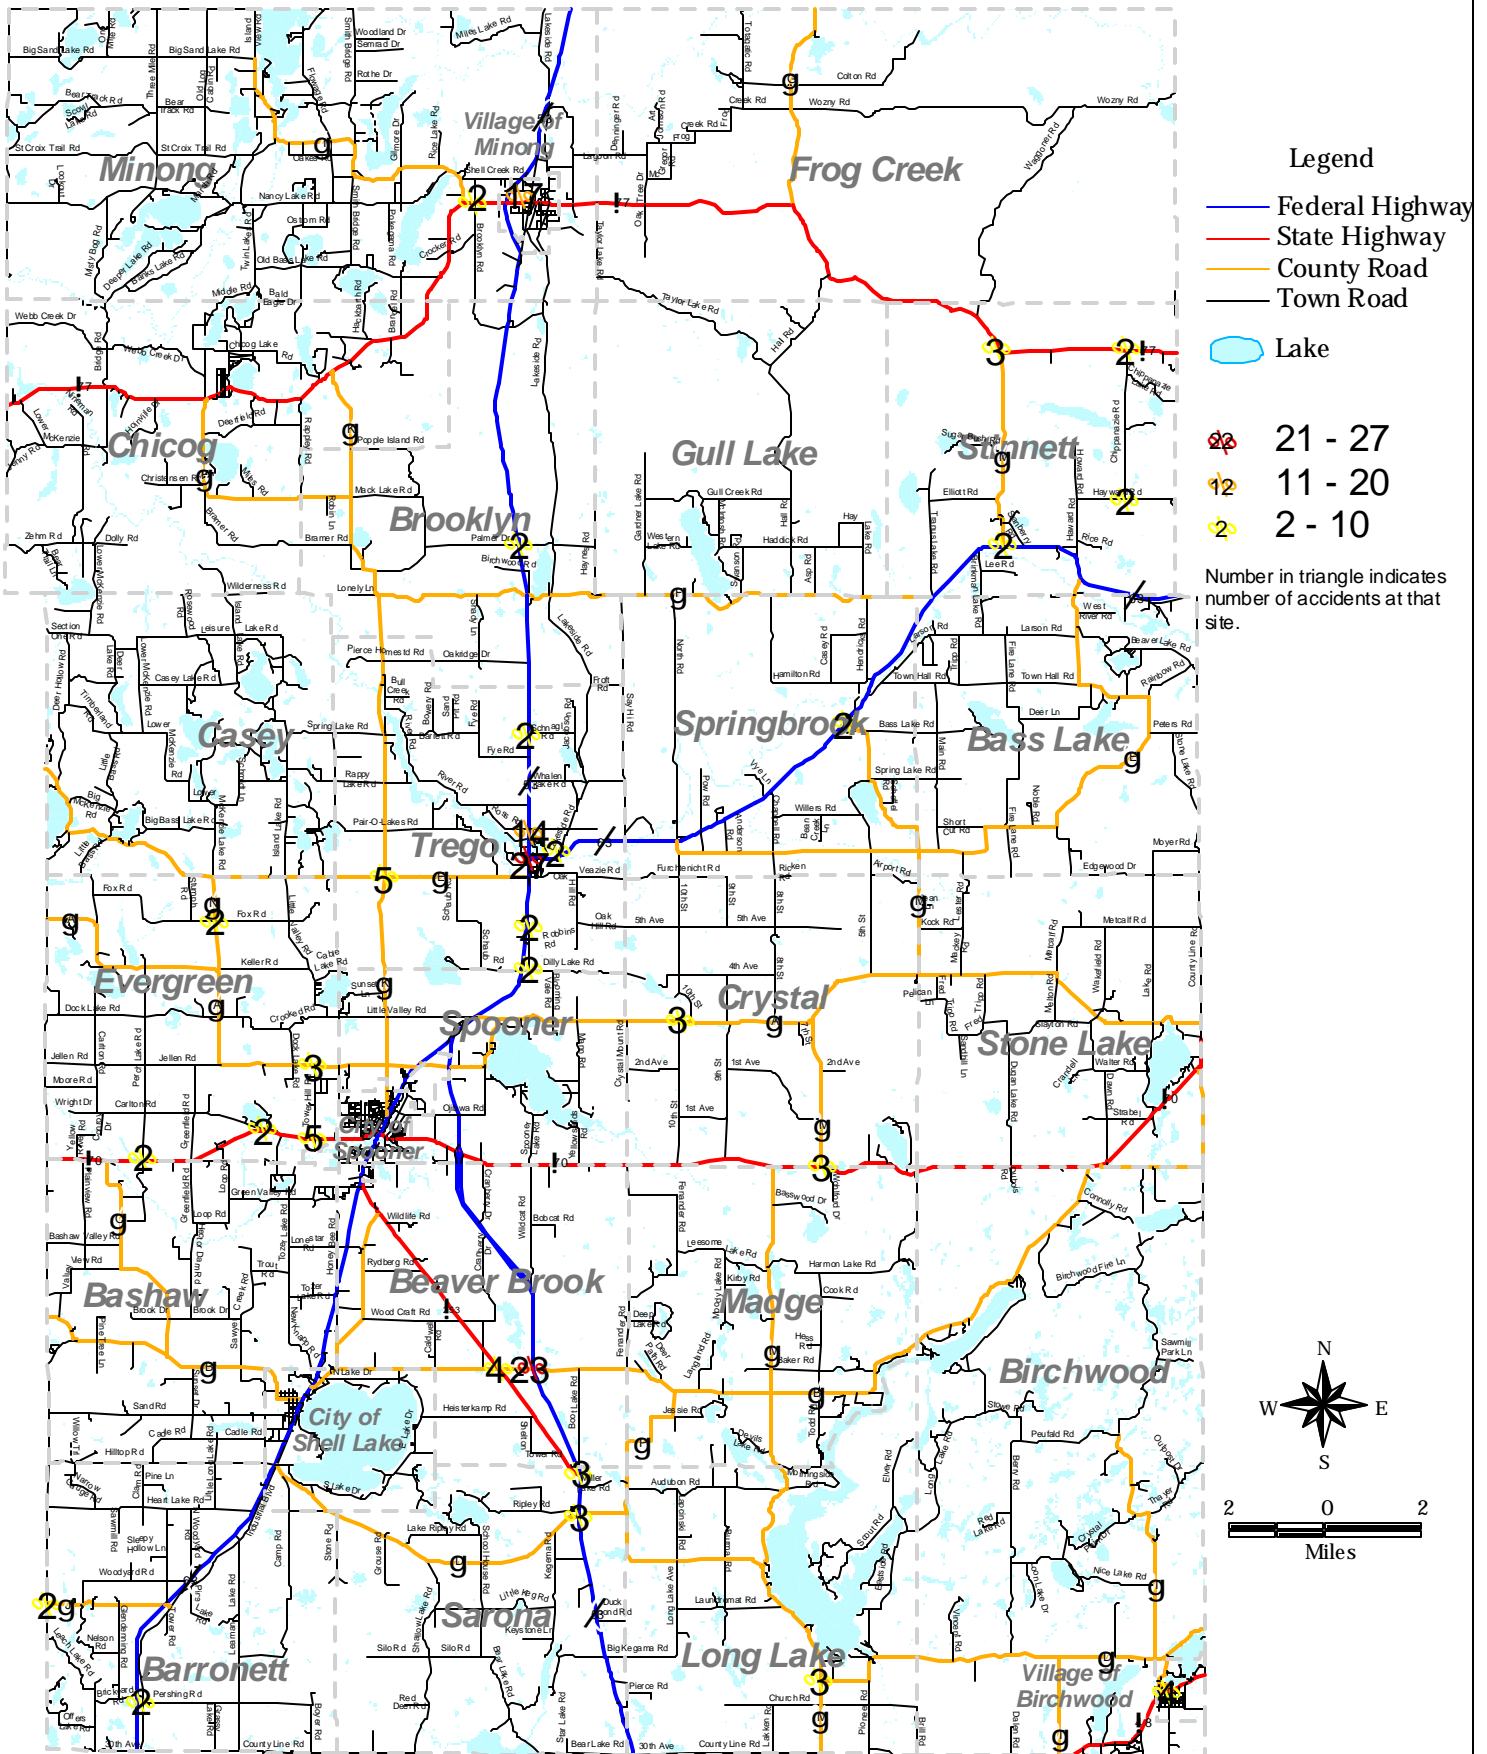

# Traffic Accidents - Washburn County

Source: Road Layer compiled from TigerLine files.  
 Hydrography & wetland data from WDNR. Functional  
 Traffic data from WisDOT & Washburn County  
 Sheriff's Dept.