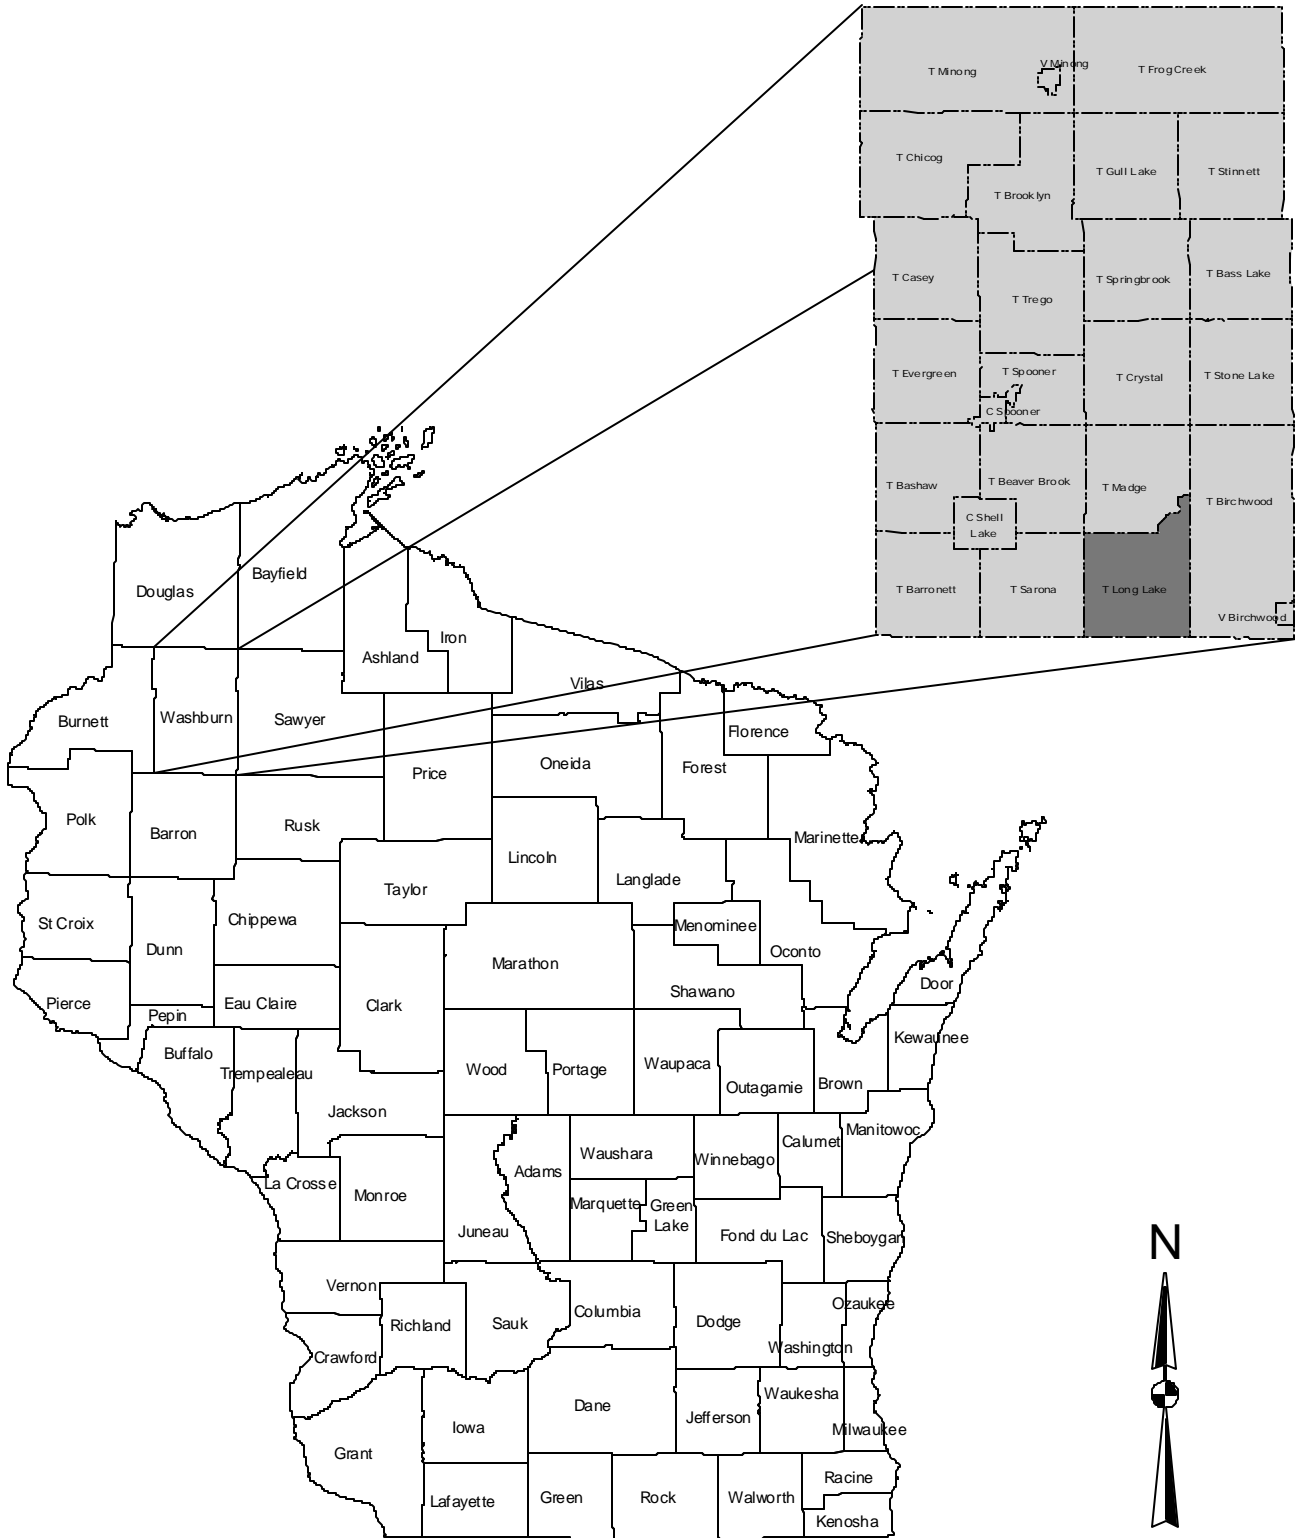

Map 1

Location Map Town of Long Lake Washburn County, Wisconsin

WISCONSIN